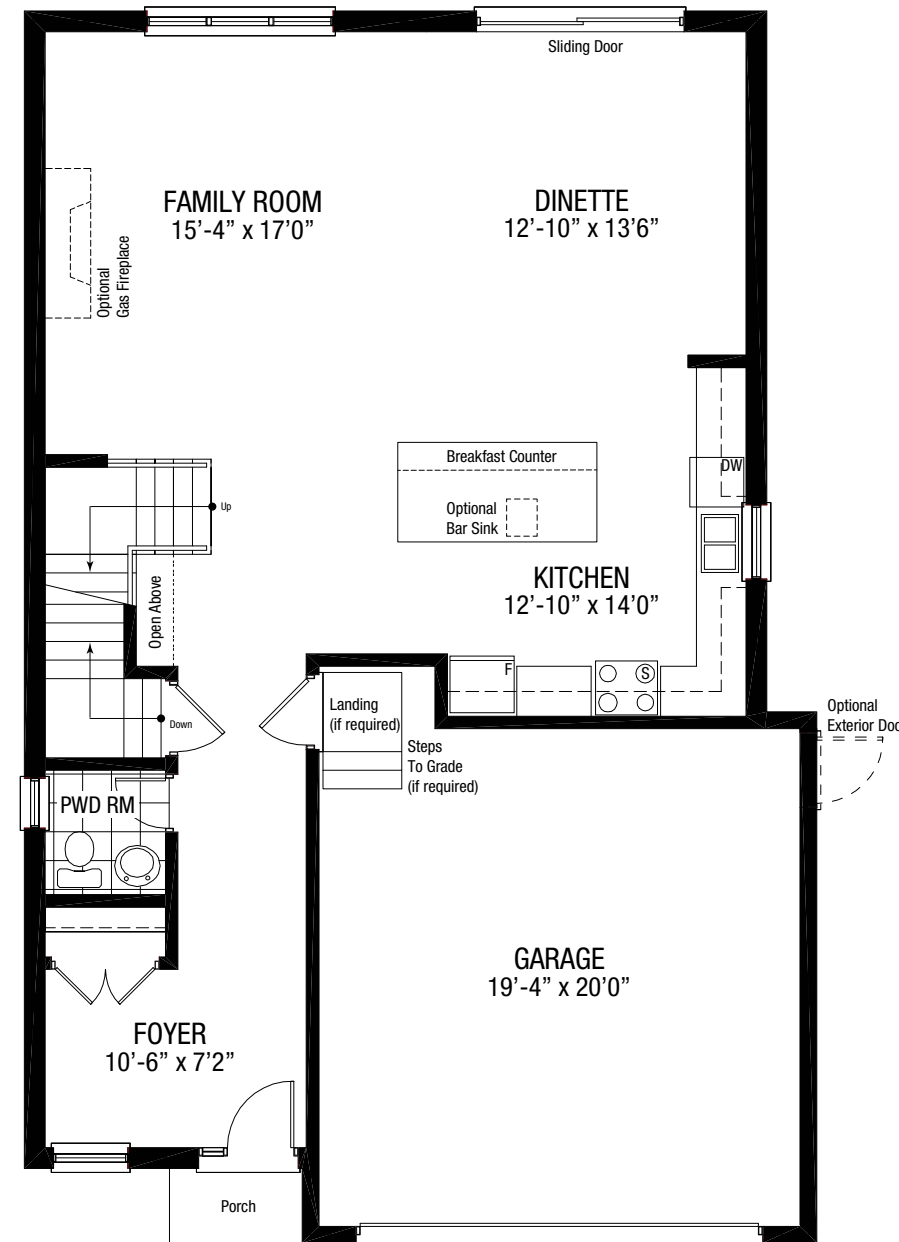

THE LEGACY PLUS 2530 SQ.FT.

4 BEDROOM / 3.5 BATH

ELEVATION A

Main Floor

Second Floor